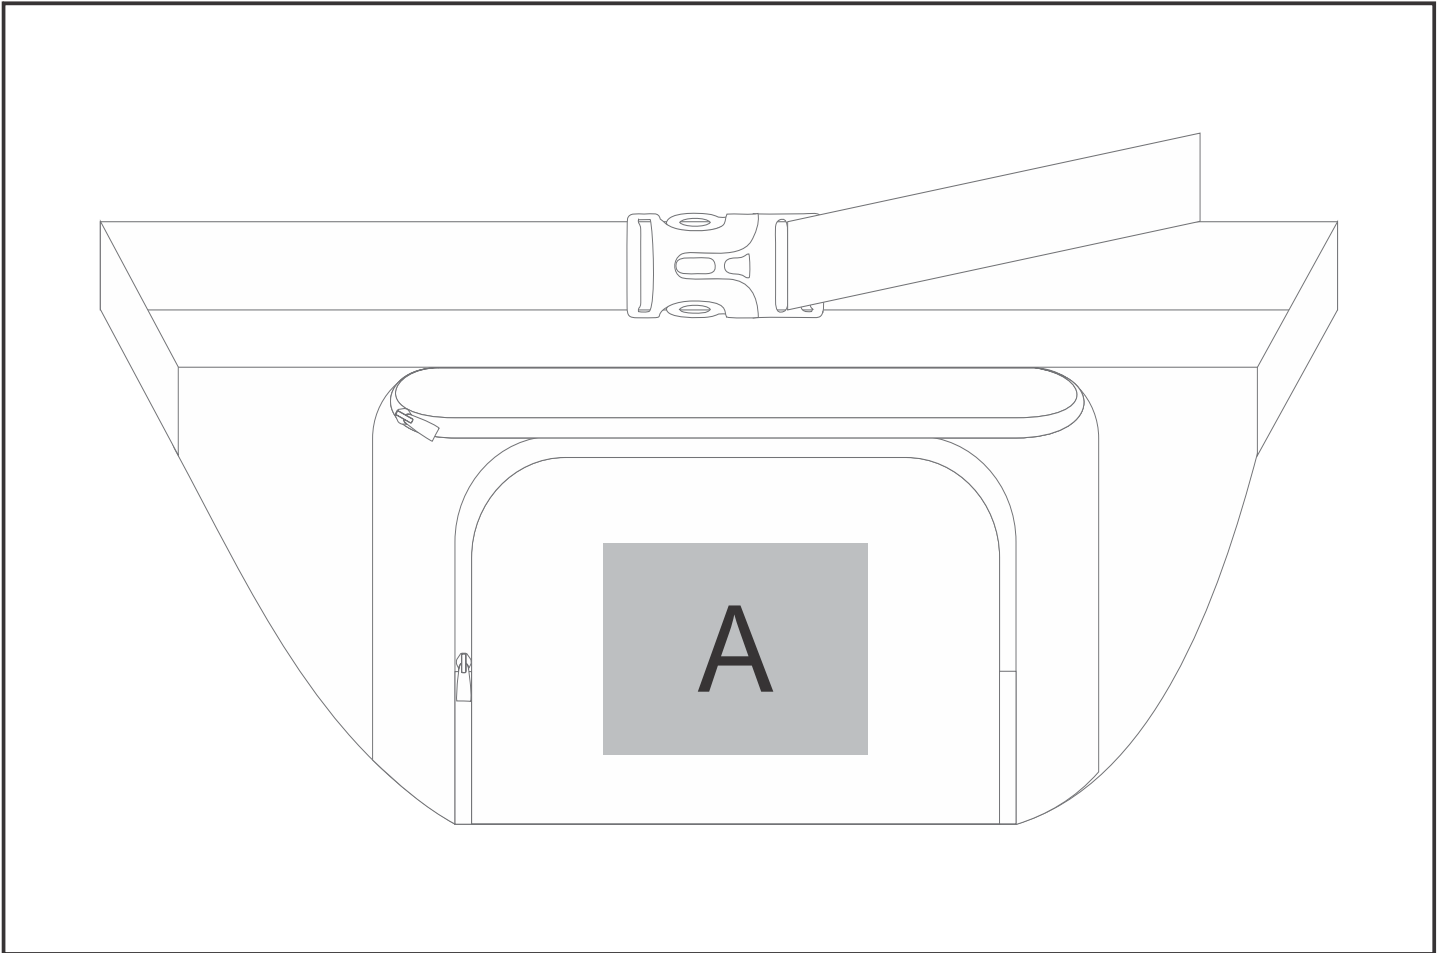

# BAG-4676

Steffi Waist Bag

## Branding Options:

Position	Branding Method (Branding Code)	No. of Colours	Dimension
A	Screen Print (SB)	1 Colour	80mm wide x 60mm high